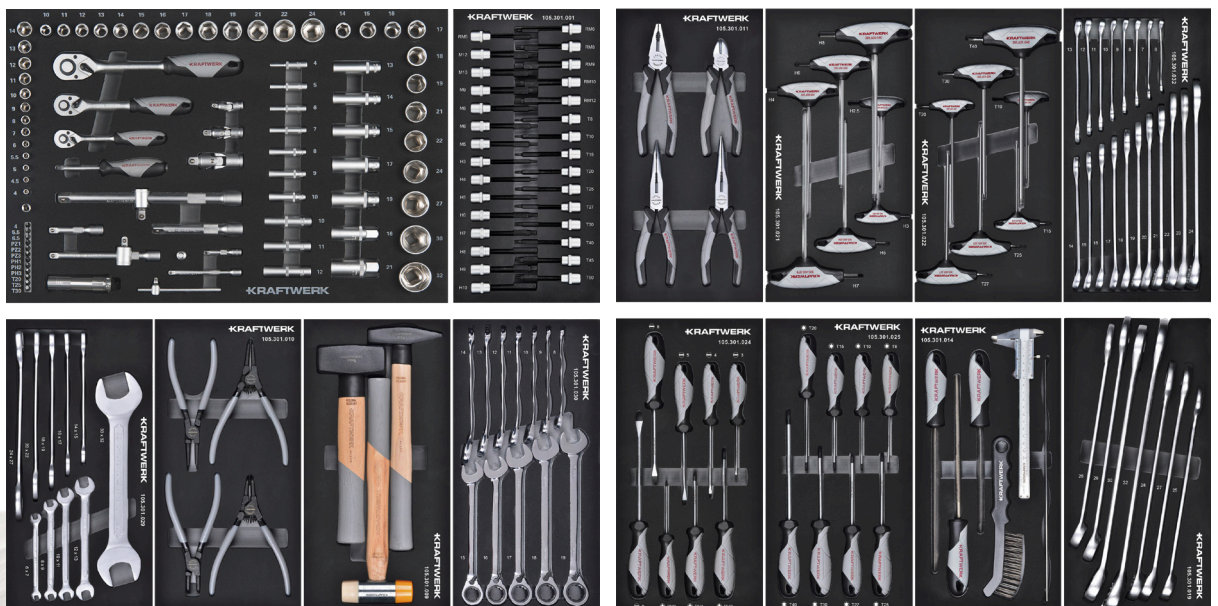

BASIC LINE

Prices in Euro excluding VAT. Model and price changes reserved. **Validity until 31.07.2024**